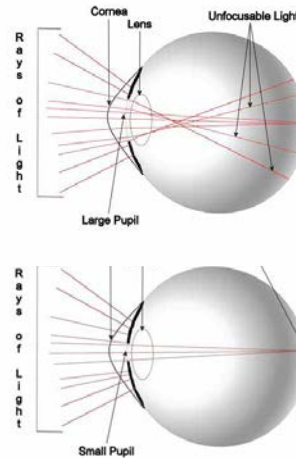

Naturalux™ comes in two forms as a sheet 22-1/2" x 46-1/2" or as a Safety Sleeve

Ordering Information

Please call 1.800.880.5483 for price and delivery.
Specify dimensions when placing an order.

Notice

Diffuser Specialist assumes no responsibility for suitability of luminaires and applications. The use of acrylic lenses near and above 80°C temperatures with high UV output light sources will cause degradation of the material. Tolerance for Light Transmission is $\pm 3\%$. Subject to changes without notice.

Ready - To - Go

Filter Sheet
NATURALUX- 2246
22-1/2"x46-1/2"
.015 Thickness

Safety Guards

DSTG48T5NX
4' T-5 LAMP
28watt only
(No high output)
NATURALUX
WITH END CAPS

DSTG48T8NX
4' T-8 LAMP
NATURALUX
WITH END CAPS