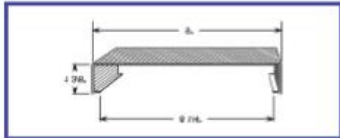

Diffuser Specialist

Wrap-A-Round Diffusers/Ready-To-Go

DS600-2
9 X 1-3/8 X 47-3/4
8-1/4 Inside Hooks
L HOOK