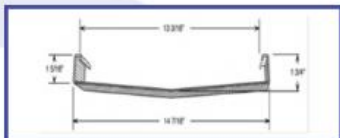

DS600-4
 13-11/16 X 1-3/16 X 47-11/16
 13-1/16 Inside Hooks
 J HOOK

DS700-2
 8-1/2 X 2 X 47-15/16
 8" Inside Hooks
 J HOOK

DS700-4
 14 X 2 X 47-15/16
 13-1/2" Inside Hooks
 J HOOK

DS900-2
 9" X 1-9/16" X 47-15/16"
 7-13/16" Inside Hooks
 J HOOK
 VALLEY PITCH

DS900-4
 14-7/16 X 1-5/16 X 47-15/16
 13-3/16 Inside Hooks
 J HOOK
 Valley Pitch

Diffuser Specialist

Wrap-A-Round Diffusers/Ready-To-Go

DSLTP-TF399B

13-1/4" X 1-5/8" X 47-3/4"
12-3/8" Inside Hooks
LP HOOK
ALSO AVAILABLE S.O. WITH
J HOOK DSLTP-TF399A

DSCA-8125

12" X 3" X 47-3/16"
9-3/4" ACROSS BOTTOM
COMES WITH CLIPS
SPRINGS ARE EXTRA

DSCA-8126

17-1/2" X 3" X 47-3/8"
15-1/2" ACROSS BOTTOM
COMES WITH CLIPS
SPRINGS ARE EXTRA

DSLTP-TF189+1/2 EC

5-7/8" X 1-3/4" X 49-1/2"
1" LIP RETURN
CLEAR END CAP