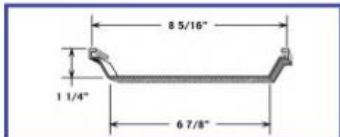

DS100-2
11" X 1-11/16 X 47-15/16
10-7/16 Inside Hooks
J HOOK

DS100-4
15-5/8 X 1-11/16 X 47-15/16
14-3/4" Inside Hooks
J HOOK

DS200-2
9-9/16 X 1-7/16 47-15/16
9 Inside Hooks
J HOOK

Diffuser Specialist

Wrap-A-Round Diffusers/Ready-To-Go

DS200-4
15-5/8 X 1-7/16 X 47-15/16
15 Inside Hooks
JHOOK

DS300-2
8-7/8 X 1-9/16 X 47-15/16
8-1/4 Inside Hooks
JHOOK

DS350-2
8-3/4 X 1-1/2 X 47-13/16
7-3/4 Inside Hooks
JHOOK

DS400-2
6-7/8 X 1-1/4 X 47-15/16
8-5/16 Inside Hooks