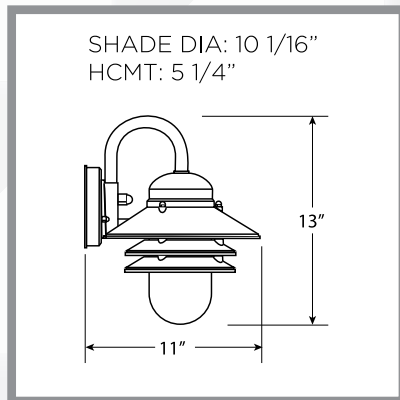

DIFFUSER SPECIALIST

OUTDOOR FIXTURES: NAUTICAL COLLECTION | FN151

SPECIFICATIONS:

- 120V INPUT VOLTAGE, 50/60Hz
- HIGH POWER FACTOR
- AMBIENT OPERATING TEMPERATURE -40°C (-40°F) TO +50°C (122°F)
- ESTIMATED 50,000 HRS L70*
- 5 YEAR WARRANTY
- DIMMABLE
- MOLDED OF DURABLE NON-CORROSIVE UV RESISTANT RESINS
- ACRYLIC DIFFUSER
- UL LISTED FOR WET LOCATIONS
- STANDARD PACK QTY: 1

EXAMPLE # FN151-LE800C-BW

STYLE #:

FN151 = WALL MOUNT

SOURCE / WATTAGE:

LE800 = 13W POWER INPUT
CRI = 80 (TYP)
>65 LUMENS PER WATT

LUMENS / CCT

W = 900 LM 3000K
C = 1000 LM 4000K

BODY

B = BLACK
W = WHITE

LENS

C = CLEAR PRISMATIC
W = WHITE

OPTIONS:

P = PHOTOCELL