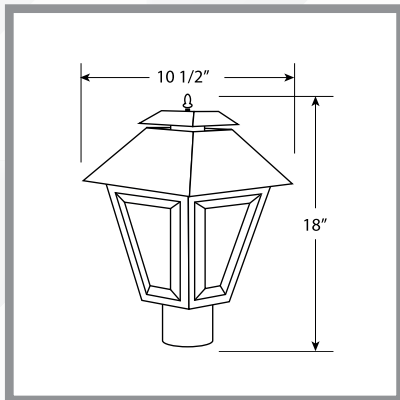

DIFFUSER SPECIALIST

OUTDOOR FIXTURES: GLASS CHIMNEY COLLECTION | FI209

SPECIFICATIONS:

- 120V INPUT VOLTAGE, 50/60Hz
- HIGH POWER FACTOR
- AMBIENT OPERATING TEMPERATURE -40°C (-40°F) TO +50°C (122°F)
- ESTIMATED 50,000 HRS L70*
- 5 YEAR WARRANTY
- DIMMABLE
- MOLDED OF DURABLE NON-CORROSIVE UV RESISTANT RESINS
- ACRYLIC DIFFUSER
- FITS MOST 3 INCH DIAMETER POSTS (not included)
- UL LISTED FOR WET LOCATIONS
- STANDARD PACK QTY: 1

EXAMPLE # FI209-LE1200C-BF

STYLE #:

FI209 = 10.5"

SOURCE / WATTAGE:

LE800 = 13W POWER INPUT

CRI = 80 (TYP)

>65 LUMENS PER WATT

LE1200 = 14W POWER INPUT