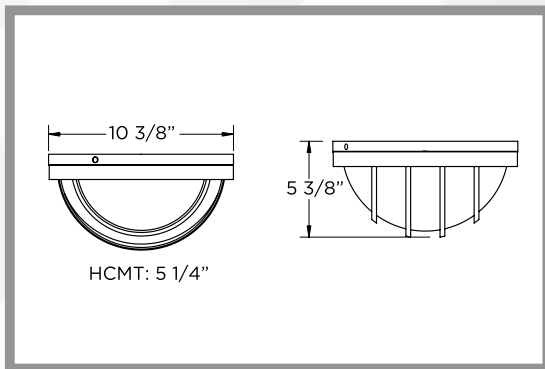

EXAMPLE # FE362-LE1200C-BF

STYLE #:

FE112 = GRILL

SOURCE / WATTAGE:

LE800 = 13W POWER INPUT

CRI = 80 (TYP)

>65 LUMENS PER WATT

LE1200 = 14W POWER INPUT