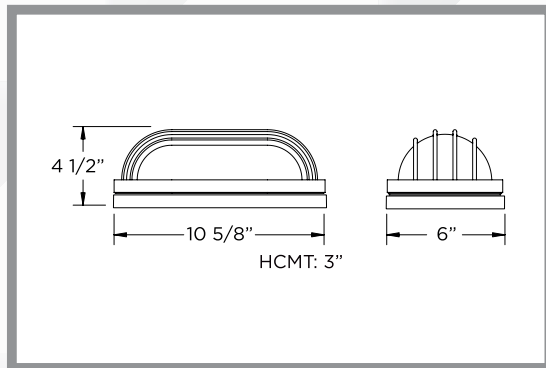

EXAMPLE # FE112-LE800C-BF

STYLE #:

FE112 = GRILL

SOURCE / WATTAGE:

LE800 = 13W POWER INPUT

CRI = 80 (TYP)

>65 LUMENS PER WATT

LUMENS / CCT