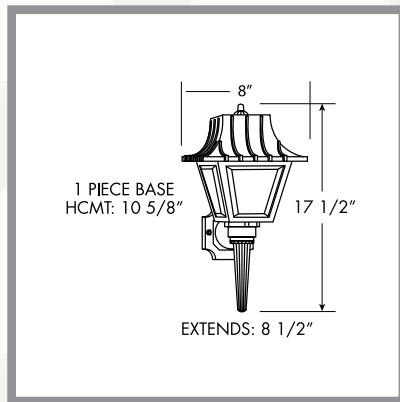

DIFFUSER SPECIALIST

OUTDOOR FIXTURES: COLONIAL COLLECTION | FC134

SPECIFICATIONS:

- 120V INPUT VOLTAGE, 50/60Hz
- HIGH POWER FACTOR
- AMBIENT OPERATING TEMPERATURE -40°C (-40°F) TO +50°C (122°F)
- ESTIMATED 50,000 HRS L70*
- 5 YEAR WARRANTY
- DIMMABLE
- MOLDED OF DURABLE NON-CORROSIVE UV RESISTANT RESINS
- ACRYLIC DIFFUSER
- UL LISTED FOR WET LOCATIONS
- STANDARD PACK QTY: 6

EXAMPLE # FC134-LE800C-BC

STYLE #:

FC134 = LONG

SOURCE / WATTAGE:

LE800 = 13W POWER INPUT

CRI = 80 (TYP)

>65 LUMENS PER WATT

LUMENS / CCT