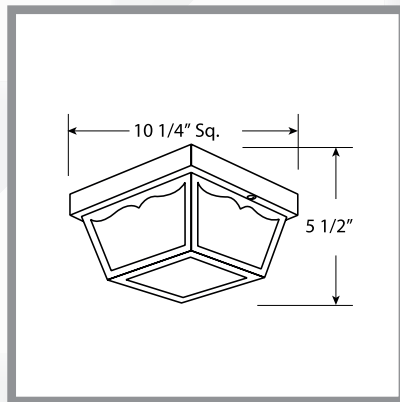

EXAMPLE # FC322-LE800C-BF

STYLE #:

FC322 = 10.25"

SOURCE / WATTAGE:

LE800 = 13W POWER INPUT

CRI = 80 (TYP)

>65 LUMENS PER WATT

LE1200 = 14W POWER INPUT