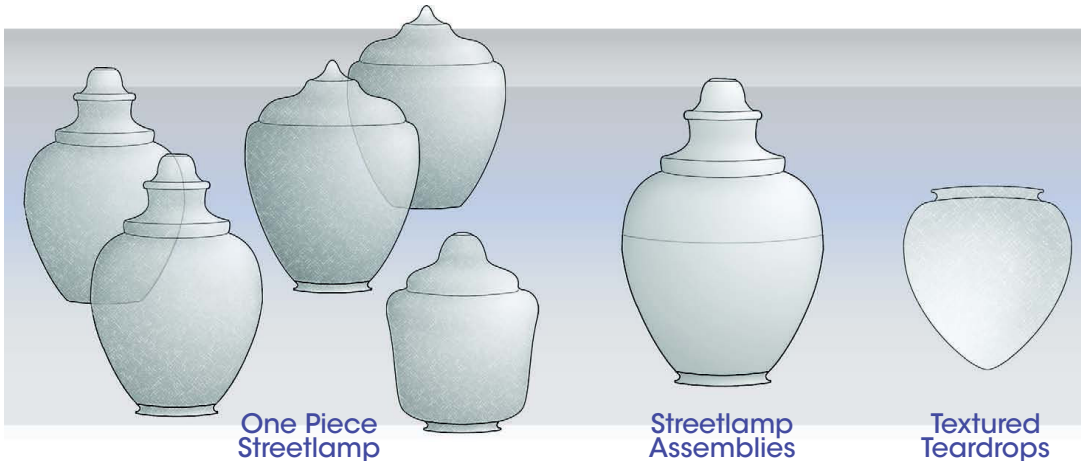

Diffuser Specialist

Streetlamps for Classic & Contemporary Applications

Streetlamps

Materials:

Acrylic, Polycarbonate, and Polyethylene

Please inquire for further material options at
1.800.880.5483

General Description

Streetlamps for Classic and Contemporary Applications.

Lamp Data

- Acrylic, Polycarbonate, and Polyethylene
- Textured Enclosures
- Different Looks for Any Application
- Resistant to Weathering and Aging
- Use New or as Replacement for Existing Fixtures

Ordering Information

Please call 1.800.880.5483 for price and delivery.