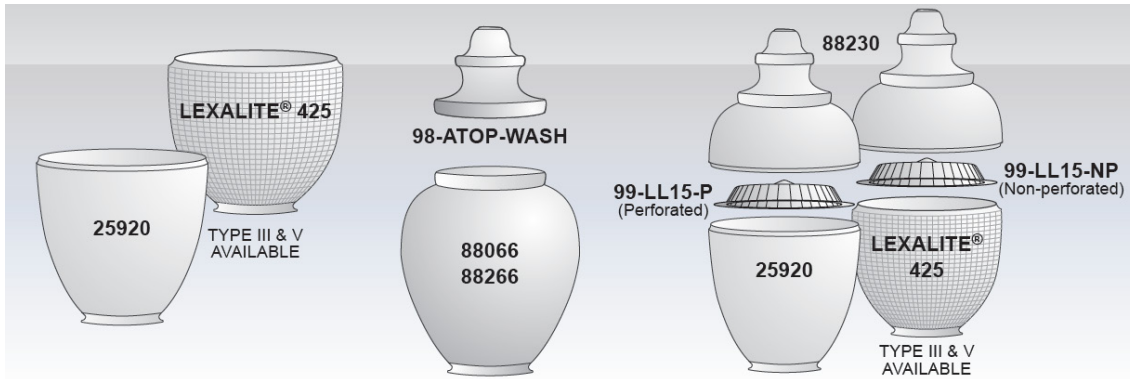

# Diffuser Specialist

Post Tops and Assemblies

Bottoms

Assemblies

## Post Top and Assemblies Data

- Traditional shape bottoms for use on nostalgic projects
- Majestic tops for customization
- Perfect for roadways, parks, "Old Town"
- 98-ATOP-WASH fits 88060, 88260, 88062, 88262, 88066, and 88266 Streetlamps when top is trimmed
- Full assemblies for easy specification and installation
- Type III and IV available
- New and replacement use

## Assemblies

88230 TOP W/25920 SMOOTH BOTTOM					
HEIGHT	WIDTH	INSIDE DIA.	NECK O.D.	COLOR	ITEM NO.
27.00"	15.12"	7.12"	8.00"	Clear	88230A25920-CL-8F
27.00"	15.12"	7.12"	8.00"	Sand Blasted	88230A25920-SB-8F
26.62"	15.12"	7.75"	9.12"	Clear	88230A25920-CL-9F
26.62"	15.12"	7.75"	9.12"	Sand Blasted	88230A25920-SB-9F

## 88230 TOP W/LEXALITE 425 PRISM BOTTOM

HEIGHT	WIDTH	INSIDE DIA.	NECK O.D.	COLOR	TYPE	ITEM NO.
27.46"	15.75"	7.27"	8.14"	Clear	III	88230ALEX3-8F
27.46"	15.75"	7.27"	8.14"	Clear	V	88230ALEX5-8F
27.12"	15.75"	7.75"	9.13"	Clear	III	88230ALEX3-9F
27.12"	15.75"	7.75"	9.13"	Clear	V	88230ALEX5-9F